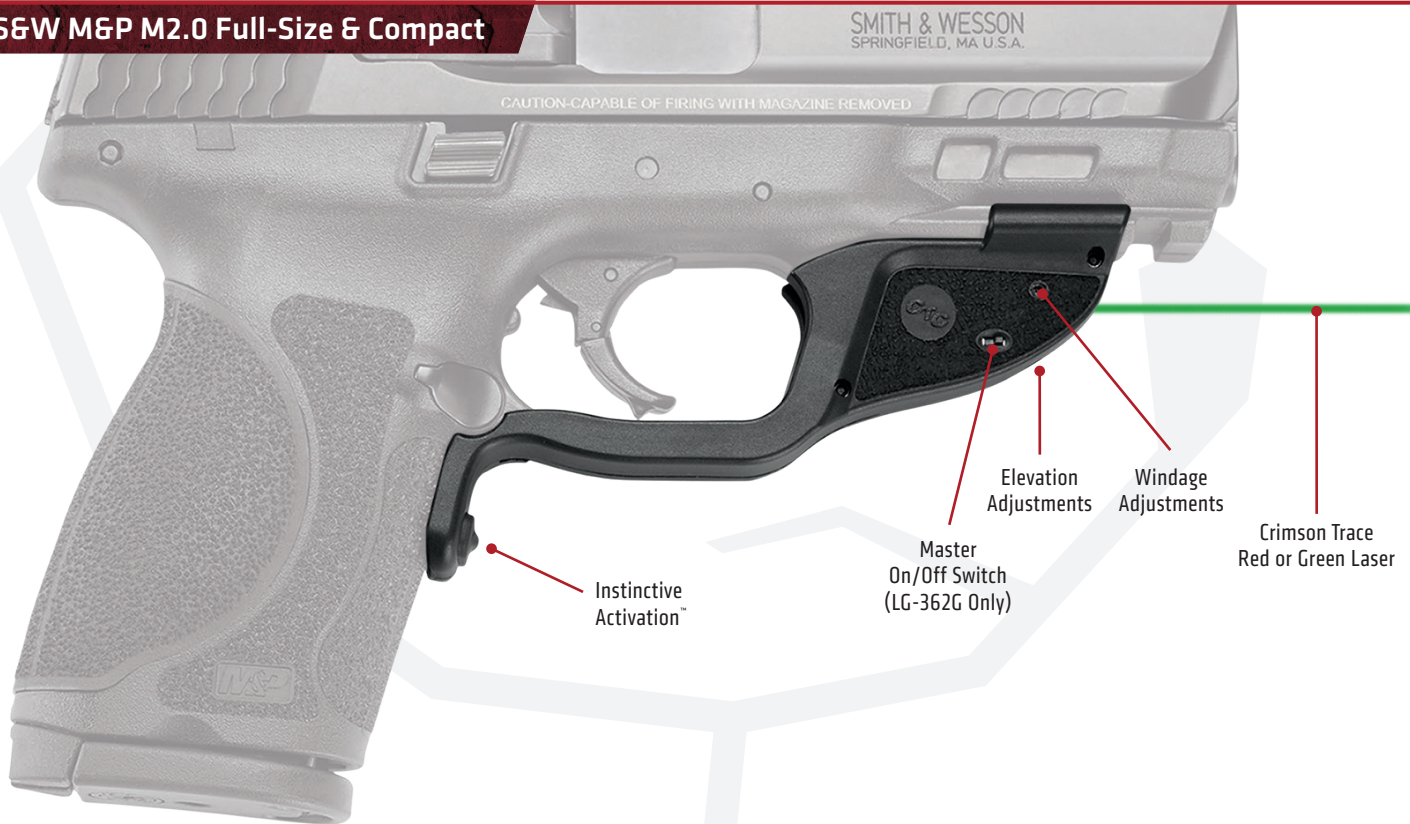

LG-362 & LG-362G

LASERGUARD[™]

FEATURES & SPECIFICATIONS

Instinctive Activation[™]

Master On/Off Switch (LG-362G Only)

Battery Life & Type:

- 4 Hours | 1/3N 3V Lithium Battery (1)
- 2 Hours | 1/3N 3V Lithium Battery (1)

User Adjustable Windage and Elevation

Fits Smith & Wesson M&P M2.0 full-size and compact 9mm, .40 S&W, .45 Auto.

Red ●

Green ●

For S&W M&P M2.0 Full-Size & Compact

Instinctive Activation[™]

Master On/Off Switch (LG-362G Only)

Elevation Adjustments

Windage Adjustments

Crimson Trace Red or Green Laser